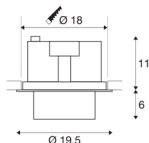

SUPROS MOVE

Indoor LED recessed ceiling light white round 4000K
60° CRI90 2700lm

TECHNICAL DATA

Item no.:	1003312
Primary nominal voltage	220-240V ~50/60Hz mA/V
Secondary power / secondary voltage	750mA
Height	17 cm
Diameter	19.5 cm
Installation diameter	18 cm
Installation depth	11.5 cm
Net weight	1.51 kg
Gross weight	1.666 kg
IP Code	IP 20
Safety class	II
Assembly	Recessed
Assembly details	Ceiling
Wattage	31 W
Lumen	2700 lm
Colour temperature	4000 Kelvin
Beam angle	60 °
Color	white
CRI	90
LXXBXX data	L70B50
Ambient temperature	25 °C
BIG WHITE Page	386