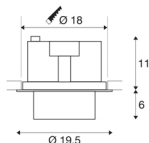

SUPROS MOVE

Indoor LED recessed ceiling light black round 4000K
60° CRI90 3520lm

TECHNICAL DATA

Item no.:	1003313
Primary nominal voltage	220-240V ~50/60Hz mA/V
Secondary power / secondary voltage	950mA
Height	17 cm
Diameter	19.5 cm
Installation diameter	18 cm
Installation depth	11.5 cm
Net weight	1.548 kg
Gross weight	1.69 kg
IP Code	IP 20
Safety class	II
Assembly	Recessed
Assembly details	Ceiling
Wattage	36 W
Lumen	3520 lm
Colour temperature	4000 Kelvin
Beam angle	60 °
Color	black
CRI	90
LXXBXX data	L70B50
Ambient temperature	25 °C
BIG WHITE Page	387