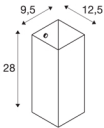

QUADRASS

indoor surface-mounted wall light, E27, white

The QUADRASS wall light consists of a successful combination of metal and glass elements. The E27 socket behind the glass lampshade makes the QUADRASS ready for direct connection to the 230V mains power supply. In order to make the picture of the application as uniform as possible, wall lights with a reading light and a pendant are also available.

TECHNICAL DATA

Item no.:	1003431
Socket	E27
Number of sockets	1
Primary nominal voltage	220-240V ~50/60Hz mA/V
Width	9.5 cm
Height	28 cm
Depth	12.5 cm
Net weight	1.235 kg
Gross weight	1.746 kg
IP Code	IP 20
Safety class	I
Assembly	Surface
Assembly details	Wall
Wattage	40 W
Color	white
BIG WHITE Page	212