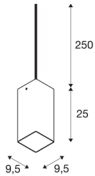

QUADRASS

Indoor pendant, E27, white

The QUADRASS pendant consists of a successful combination of metal and glass elements. The E27 socket behind the glass lampshade makes the QUADRASS ready for direct connection to the 230V mains power supply. In order to make the picture of the application as uniform as possible, wall lights with and without a reading light are also available.

TECHNICAL DATA

Item no.:	1003432
Socket	E27
Number of sockets	1
Primary nominal voltage	220-240V ~50/60Hz mA/V
Length	9.5 cm
Pendant length	250 cm
Width	9.5 cm
Height	25 cm
Net weight	1.045 kg
Gross weight	1.436 kg
IP Code	IP 20
Safety class	II
Assembly	Surface
Assembly details	Ceiling with Acc.
Wattage	40 W
Color	chrome
BIG WHITE Page	165