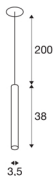

HELIA AMBIENT 35

indoor LED pendant black flat canopy

TECHNICAL DATA

Item no.:	1003435
Secondary power / secondary voltage	500mA
Length	38 cm
Pendant length	200 cm
Diameter	3.5 cm
Installation diameter	6.8 cm
Installation depth	3 cm
Net weight	0.656 kg
Gross weight	0.95 kg
Safety class	III
Assembly	Recessed
Assembly details	Ceiling
Wattage	7.5 W
Lumen	425 lm
Colour temperature	3000 Kelvin
Color	black
CRI	90
LXXBXX data	L70B50
BIG WHITE Page	157