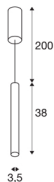

TECHNICAL DATA

Item no.:	1003436
Primary nominal voltage	220-240V ~50/60Hz mA/V
Secondary power / secondary voltage	500mA
Length	38 cm
Pendant length	200 cm
Diameter	3.5 cm
Net weight	0.972 kg
Gross weight	1.2 kg
Safety class	I
Assembly	Surface
Assembly details	Ceiling
Dimmable	Yes
Dimming technology	trailing edge
Wattage	9 W
Lumen	425 lm
Colour temperature	3000 Kelvin
Color	black
CRI	90
LXXBXX data	L70B50
Minimum ambient temperature	-20 °C
Maximum ambient temperature	30 °C
BIG WHITE Page	157