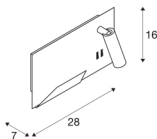

SOMNILA SPOT

indoor LED surface-mounted wall light 3000K black version right incl. USB connection

TECHNICAL DATA

Item no.:	1003456
Number of different light outlets	2
Primary nominal voltage	100-240V ~50/60Hz mA/V
Secondary power / secondary voltage	12V
Width	28 cm
Height	16 cm
Depth	7 cm
Net weight	1.471 kg
Gross weight	1.923 kg
Safety class	I
Assembly	Surface
Assembly details	Wall
Wattage	15 W
Lumen	490 lm
Colour temperature	3000 Kelvin
Beam angle	110 °
Color	black
CRI	90
LXXBXX data	L70B50
Ambient temperature	45 °C
Minimum ambient temperature	-10 °C
Maximum ambient temperature	45 °C