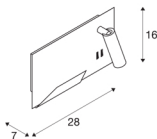

SOMNILA SPOT

indoor LED surface-mounted wall light 3000K white version right incl. USB connection

TECHNICAL DATA

Item no.:	1003458
Number of different light outlets	2
Primary nominal voltage	100-240V ~50/60Hz mA/V
Secondary power / secondary voltage	12V
Width	28 cm
Height	16 cm
Depth	7 cm
Net weight	1.478 kg
Gross weight	1.933 kg
Safety class	I
Assembly	Surface
Assembly details	Wall
Wattage	15 W
Lumen	770 lm
Colour temperature	3000 Kelvin
Beam angle	110 °
Color	white
CRI	90
LXXBXX data	L70B50
Ambient temperature	45 °C
Minimum ambient temperature	-10 °C
Maximum ambient temperature	45 °C