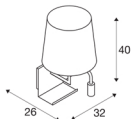

TECHNICAL DATA

Item no.:	1003459
Primary nominal voltage	100-240V ~50/60Hz mA/V
Secondary power / secondary voltage	12V
Width	32 cm
Height	40 cm
Depth	26 cm
Net weight	1.717 kg
Gross weight	3.008 kg
Safety class	I
Assembly	Surface
Assembly details	Wall
Wattage	40 W
Lumen	120 lm
Colour temperature	3000 Kelvin
Beam angle	110 °
Color	white
CRI	90
LXXBXX data	L70B50
Ambient temperature	45 °C
Minimum ambient temperature	-10 °C
Maximum ambient temperature	45 °C
BIG WHITE Page	227