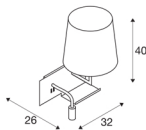

TECHNICAL DATA

Item no.:	1003460
Primary nominal voltage	100-240V ~50/60Hz mA/V
Secondary power / secondary voltage	12V
Width	32 cm
Height	40 cm
Depth	26 cm
Net weight	1.724 kg
Gross weight	3.006 kg
Safety class	I
Assembly	Surface
Assembly details	Wall
Wattage	40 W
Lumen	120 lm
Colour temperature	3000 Kelvin
Beam angle	110 °
Color	white
CRI	90
LXXBXX data	L70B50
Ambient temperature	45 °C
Minimum ambient temperature	-10 °C
Maximum ambient temperature	45 °C
BIG WHITE Page	227