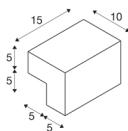

L-LINE OUT WL

Outdoor LED wall-mounted light anthracite CCT switch 3000/4000K

TECHNICAL DATA

Item no.:	1003539
Number of different light outlets	1
Primary nominal voltage	220-240V ~50/60Hz mA/V
Secondary power / secondary voltage	350mA
Width	15 cm
Height	10 cm
Depth	10 cm
Net weight	1.024 kg
Gross weight	1.237 kg
IP Code	IP 65
Safety class	I
Impact resistance class	IK02
Impact resistance	0,2 Joule
Assembly	Surface
Assembly details	Wall
Number of through-wires	10
Wattage	7 W
Lumen	570 lm
Colour temperature	3000/4000 Kelvin
Color	anthracite
CRI	80
LXXBXX data	L70B50