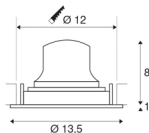

## NUMINOS® MOVE DL M

Indoor LED recessed ceiling light black/white 2700K  
 20° rotating and pivoting

The NUMINOS light system from SLV perfectly combines function, design and technology. This way, you can experience a thousand lighting design possibilities with different downlights and spotlights. Like with the NUMINOS® MOVE DL M recessed ceiling light, which impresses with its high-quality workmanship and light. Ideal for unobtrusive, modern and space-saving lighting that draws the focus to objects or the room. The recessed ceiling light convinces with a power consumption of 17.55 watts, luminous flux of 1600 lumens, colour temperature of 2700 Kelvin and a colour reproduction index of 90. Installation is then done in no time at all. When will you choose SLV's modular variety?

## TECHNICAL DATA

Item no.:	1003554
Number of different light outlets	1
Secondary power / secondary voltage	500mA
Height	9 cm
Diameter	13.5 cm
Installation diameter	12 cm
Installation depth	10 cm
Net weight	0.39 kg
Gross weight	0.45 kg
IP Code	IP 20
Safety class	III
Impact resistance class	IK02
Impact resistance	0,2 Joule
Assembly	Recessed
Assembly details	Ceiling
Wattage	17.55 W
Lumen	1600 lm
Colour temperature	2700 Kelvin
Beam angle	20 °
Color	black
CRI	90
UGR ≤	22