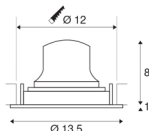

TECHNICAL DATA

Item no.:	1003555
Number of different light outlets	1
Secondary power / secondary voltage	500mA
Height	9 cm
Diameter	13.5 cm
Installation diameter	12 cm
Installation depth	10 cm
Net weight	0.355 kg
Gross weight	0.38 kg
IP Code	IP 20
Safety class	III
Impact resistance class	IK02
Impact resistance	0,2 Joule
Assembly	Recessed
Assembly details	Ceiling
Wattage	17.55 W
Lumen	1550 lm
Colour temperature	2700 Kelvin
Beam angle	20 °
Color	black
CRI	90
UGR ≤	19