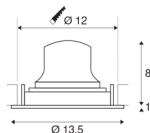

TECHNICAL DATA

Item no.:	1003557
Number of different light outlets	1
Secondary power / secondary voltage	500mA
Height	9 cm
Diameter	13.5 cm
Installation diameter	12 cm
Installation depth	10 cm
Net weight	0.355 kg
Gross weight	0.38 kg
IP Code	IP 20
Safety class	III
Impact resistance class	IK02
Impact resistance	0,2 Joule
Assembly	Recessed
Assembly details	Ceiling
Wattage	17.55 W
Lumen	1600 lm
Colour temperature	2700 Kelvin
Beam angle	40 °
Color	black
CRI	90
UGR ≤	19