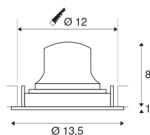

TECHNICAL DATA

Item no.:	1003561
Number of different light outlets	1
Secondary power / secondary voltage	500mA
Height	9 cm
Diameter	13.5 cm
Installation diameter	12 cm
Installation depth	10 cm
Net weight	0.39 kg
Gross weight	0.45 kg
IP Code	IP 20
Safety class	III
Impact resistance class	IK02
Impact resistance	0,2 Joule
Assembly	Recessed
Assembly details	Ceiling
Wattage	17.55 W
Lumen	1550 lm
Colour temperature	2700 Kelvin
Beam angle	55 °
Color	black
CRI	90
UGR ≤	19