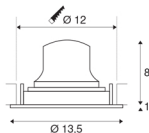

TECHNICAL DATA

Item no.:	1003566
Number of different light outlets	1
Secondary power / secondary voltage	500mA
Height	9 cm
Diameter	13.5 cm
Installation diameter	12 cm
Installation depth	10 cm
Net weight	0.39 kg
Gross weight	0.45 kg
IP Code	IP 20
Safety class	III
Impact resistance class	IK02
Impact resistance	0,2 Joule
Assembly	Recessed
Assembly details	Ceiling
Wattage	17.55 W
Lumen	1600 lm
Colour temperature	2700 Kelvin
Beam angle	20 °
Color	white
CRI	90
UGR ≤	22