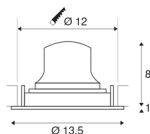

## NUMINOS® MOVE DL M

Indoor LED recessed ceiling light white/chrome 2700K  
 20° rotating and pivoting

The NUMINOS light system from SLV combines technology, design and functionality like no other. This way, you can experience a thousand lighting design possibilities with a variety of downlights and spotlights. Also with the NUMINOS® MOVE DL M recessed ceiling light, which convinces with the best workmanship and lighting quality. In this way, you can create discreet, modern and space-saving lighting that draws the focus to objects or the room. The recessed ceiling light convinces with a power consumption of 17.55 watts, luminous flux of 1550 lumens, colour temperature of 2700 Kelvin and a colour reproduction index of 90. This means that easy installation is a mere formality. When to choose NUMINOS from SLV – modular diversity awaits you.

## TECHNICAL DATA

Item no.:	1003567
Number of different light outlets	1
Secondary power / secondary voltage	500mA
Height	9 cm
Diameter	13.5 cm
Installation diameter	12 cm
Installation depth	10 cm
Net weight	0.355 kg
Gross weight	0.38 kg
IP Code	IP 20
Safety class	III
Impact resistance class	IK02
Impact resistance	0,2 Joule
Assembly	Recessed
Assembly details	Ceiling
Wattage	17.55 W
Lumen	1550 lm
Colour temperature	2700 Kelvin
Beam angle	20 °
Color	white
CRI	90
UGR ≤	19