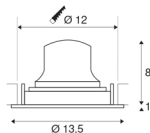

TECHNICAL DATA

Item no.:	1003568
Number of different light outlets	1
Secondary power / secondary voltage	500mA
Height	9 cm
Diameter	13.5 cm
Installation diameter	12 cm
Installation depth	10 cm
Net weight	0.355 kg
Gross weight	0.38 kg
IP Code	IP 20
Safety class	III
Impact resistance class	IK02
Impact resistance	0,2 Joule
Assembly	Recessed
Assembly details	Ceiling
Wattage	17.55 W
Lumen	1460 lm
Colour temperature	2700 Kelvin
Beam angle	40 °
Color	white
CRI	90
UGR ≤	22