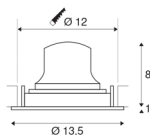

TECHNICAL DATA

Item no.:	1003570
Number of different light outlets	1
Secondary power / secondary voltage	500mA
Height	9 cm
Diameter	13.5 cm
Installation diameter	12 cm
Installation depth	10 cm
Net weight	0.39 kg
Gross weight	0.45 kg
IP Code	IP 20
Safety class	III
Impact resistance class	IK02
Impact resistance	0,2 Joule
Assembly	Recessed
Assembly details	Ceiling
Wattage	17.55 W
Lumen	1550 lm
Colour temperature	2700 Kelvin
Beam angle	40 °
Color	white
CRI	90
UGR ≤	19