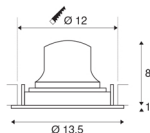

TECHNICAL DATA

Item no.:	1003573
Number of different light outlets	1
Secondary power / secondary voltage	500mA
Height	9 cm
Diameter	13.5 cm
Installation diameter	12 cm
Installation depth	10 cm
Net weight	0.24 kg
Gross weight	0.28 kg
IP Code	IP 20
Safety class	III
Impact resistance class	IK02
Impact resistance	0,2 Joule
Assembly	Recessed
Assembly details	Ceiling
Wattage	17.55 W
Lumen	1550 lm
Colour temperature	2700 Kelvin
Beam angle	55 °
Color	white
CRI	90
UGR ≤	19