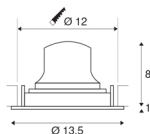

TECHNICAL DATA

Item no.:	1003577
Number of different light outlets	1
Secondary power / secondary voltage	500mA
Height	9 cm
Diameter	13.5 cm
Installation diameter	12 cm
Installation depth	10 cm
Net weight	0.39 kg
Gross weight	0.45 kg
IP Code	IP 20
Safety class	III
Impact resistance class	IK02
Impact resistance	0,2 Joule
Assembly	Recessed
Assembly details	Ceiling
Wattage	17.55 W
Lumen	1500 lm
Colour temperature	3000 Kelvin
Beam angle	20 °
Color	black
CRI	90
UGR ≤	19