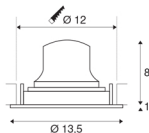

NUMINOS® MOVE DL M

Indoor LED recessed ceiling light black/white 3000K
 20° rotating and pivoting

The NUMINOS light system from SLV perfectly combines function, design and technology. With a variety of downlights and spotlights, you provide a thousand lighting design options. Also with the NUMINOS® MOVE DL M recessed ceiling light, which convinces with the best workmanship and lighting quality. In this way, you can create discreet, modern and space-saving lighting that draws the focus to objects or the room. The recessed ceiling light convinces with a power consumption of 17.55 watts, luminous flux of 1600 lumens, colour temperature of 3000 Kelvin and a colour reproduction index of 90. Installation is then done in no time at all. When will you choose SLV's modular variety?

TECHNICAL DATA

Item no.:	1003578
Number of different light outlets	1
Secondary power / secondary voltage	500mA
Height	9 cm
Diameter	13.5 cm
Installation diameter	12 cm
Installation depth	10 cm
Net weight	0.389 kg
Gross weight	0.47 kg
IP Code	IP 20
Safety class	III
Impact resistance class	IK02
Impact resistance	0,2 Joule
Assembly	Recessed
Assembly details	Ceiling
Wattage	17.55 W
Lumen	1600 lm
Colour temperature	3000 Kelvin
Beam angle	20 °
Color	black
CRI	90
UGR ≤	22