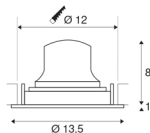

TECHNICAL DATA

Item no.:	1003579
Number of different light outlets	1
Secondary power / secondary voltage	500mA
Height	9 cm
Diameter	13.5 cm
Installation diameter	12 cm
Installation depth	10 cm
Net weight	0.39 kg
Gross weight	0.45 kg
IP Code	IP 20
Safety class	III
Impact resistance class	IK02
Impact resistance	0,2 Joule
Assembly	Recessed
Assembly details	Ceiling
Wattage	17.55 W
Lumen	1550 lm
Colour temperature	3000 Kelvin
Beam angle	20 °
Color	black
CRI	90
UGR ≤	19