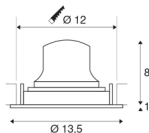

TECHNICAL DATA

Item no.:	1003580
Number of different light outlets	1
Secondary power / secondary voltage	500mA
Height	9 cm
Diameter	13.5 cm
Installation diameter	12 cm
Installation depth	10 cm
Net weight	0.39 kg
Gross weight	0.45 kg
IP Code	IP 20
Safety class	III
Impact resistance class	IK02
Impact resistance	0,2 Joule
Assembly	Recessed
Assembly details	Ceiling
Wattage	17.55 W
Lumen	1500 lm
Colour temperature	3000 Kelvin
Beam angle	40 °
Color	black
CRI	90
UGR ≤	22