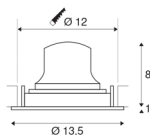

TECHNICAL DATA

Item no.:	1003581
Number of different light outlets	1
Secondary power / secondary voltage	500mA
Height	9 cm
Diameter	13.5 cm
Installation diameter	12 cm
Installation depth	10 cm
Net weight	0.39 kg
Gross weight	0.45 kg
IP Code	IP 20
Safety class	III
Impact resistance class	IK02
Impact resistance	0,2 Joule
Assembly	Recessed
Assembly details	Ceiling
Wattage	17.55 W
Lumen	1600 lm
Colour temperature	3000 Kelvin
Beam angle	40 °
Color	black
CRI	90
UGR ≤	22