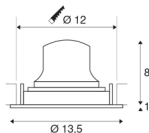

TECHNICAL DATA

Item no.:	1003582
Number of different light outlets	1
Secondary power / secondary voltage	500mA
Height	9 cm
Diameter	13.5 cm
Installation diameter	12 cm
Installation depth	10 cm
Net weight	0.39 kg
Gross weight	0.45 kg
IP Code	IP 20
Safety class	III
Impact resistance class	IK02
Impact resistance	0,2 Joule
Assembly	Recessed
Assembly details	Ceiling
Wattage	17.55 W
Lumen	1550 lm
Colour temperature	3000 Kelvin
Beam angle	40 °
Color	black
CRI	90
UGR ≤	19