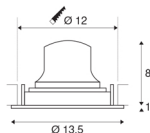

TECHNICAL DATA

Item no.:	1003583
Number of different light outlets	1
Secondary power / secondary voltage	500mA
Height	9 cm
Diameter	13.5 cm
Installation diameter	12 cm
Installation depth	10 cm
Net weight	0.39 kg
Gross weight	0.45 kg
IP Code	IP 20
Safety class	III
Impact resistance class	IK02
Impact resistance	0,2 Joule
Assembly	Recessed
Assembly details	Ceiling
Wattage	17.55 W
Lumen	1500 lm
Colour temperature	3000 Kelvin
Beam angle	55 °
Color	black
CRI	90
UGR ≤	22