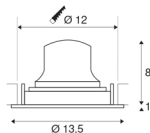

TECHNICAL DATA

Item no.:	1003584
Number of different light outlets	1
Secondary power / secondary voltage	500mA
Height	9 cm
Diameter	13.5 cm
Installation diameter	12 cm
Installation depth	10 cm
Net weight	0.387 kg
Gross weight	0.459 kg
IP Code	IP 20
Safety class	III
Impact resistance class	IK02
Impact resistance	0,2 Joule
Assembly	Recessed
Assembly details	Ceiling
Wattage	17.55 W
Lumen	1600 lm
Colour temperature	3000 Kelvin
Beam angle	55 °
Color	black
CRI	90
UGR ≤	22