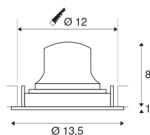

NUMINOS® MOVE DL M

Indoor LED recessed ceiling light black/chrome 3000K
 55° rotating and pivoting

The NUMINOS light system from SLV combines technology, design and functionality like no other. With various downlights and spotlights, you provide a thousand lighting design options. Also with the NUMINOS® MOVE DL M recessed ceiling light, which convinces with the best workmanship and lighting quality. Ideal for discreet, modern and space-saving lighting that directs the accent to objects or the room. The recessed ceiling light has a power consumption of 17.55 watts, a luminous flux of 1550 lumens, a colour temperature of 3000 Kelvin and a high colour reproduction index of over 90. Installation is then done in no time at all. When will you choose SLV's modular variety?

TECHNICAL DATA

Item no.:	1003585
Number of different light outlets	1
Secondary power / secondary voltage	500mA
Height	9 cm
Diameter	13.5 cm
Installation diameter	12 cm
Installation depth	10 cm
Net weight	0.39 kg
Gross weight	0.45 kg
IP Code	IP 20
Safety class	III
Impact resistance class	IK02
Impact resistance	0,2 Joule
Assembly	Recessed
Assembly details	Ceiling
Wattage	17.55 W
Lumen	1550 lm
Colour temperature	3000 Kelvin
Beam angle	55 °
Color	black
CRI	90
UGR ≤	19