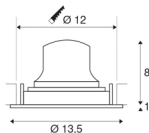

TECHNICAL DATA

Item no.:	1003590
Number of different light outlets	1
Secondary power / secondary voltage	500mA
Height	9 cm
Diameter	13.5 cm
Installation diameter	12 cm
Installation depth	10 cm
Net weight	0.39 kg
Gross weight	0.45 kg
IP Code	IP 20
Safety class	III
Impact resistance class	IK02
Impact resistance	0,2 Joule
Assembly	Recessed
Assembly details	Ceiling
Wattage	17.55 W
Lumen	1600 lm
Colour temperature	3000 Kelvin
Beam angle	20 °
Color	white
CRI	90
UGR ≤	22