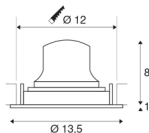

TECHNICAL DATA

Item no.:	1003591
Number of different light outlets	1
Secondary power / secondary voltage	500mA
Height	9 cm
Diameter	13.5 cm
Installation diameter	12 cm
Installation depth	10 cm
Net weight	0.393 kg
Gross weight	0.47 kg
IP Code	IP 20
Safety class	III
Impact resistance class	IK02
Impact resistance	0,2 Joule
Assembly	Recessed
Assembly details	Ceiling
Wattage	17.55 W
Lumen	1550 lm
Colour temperature	3000 Kelvin
Beam angle	20 °
Color	white
CRI	90
UGR ≤	19