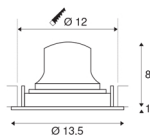

TECHNICAL DATA

Item no.:	1003592
Number of different light outlets	1
Secondary power / secondary voltage	500mA
Height	9 cm
Diameter	13.5 cm
Installation diameter	12 cm
Installation depth	10 cm
Net weight	0.39 kg
Gross weight	0.45 kg
IP Code	IP 20
Safety class	III
Impact resistance class	IK02
Impact resistance	0,2 Joule
Assembly	Recessed
Assembly details	Ceiling
Wattage	17.55 W
Lumen	1500 lm
Colour temperature	3000 Kelvin
Beam angle	40 °
Color	white
CRI	90
UGR ≤	22