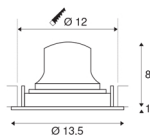

TECHNICAL DATA

Item no.:	1003593
Number of different light outlets	1
Secondary power / secondary voltage	500mA
Height	9 cm
Diameter	13.5 cm
Installation diameter	12 cm
Installation depth	10 cm
Net weight	0.39 kg
Gross weight	0.45 kg
IP Code	IP 20
Safety class	III
Impact resistance class	IK02
Impact resistance	0,2 Joule
Assembly	Recessed
Assembly details	Ceiling
Wattage	17.55 W
Lumen	1600 lm
Colour temperature	3000 Kelvin
Beam angle	40 °
Color	white
CRI	90
UGR ≤	22