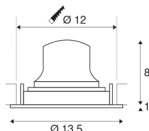

TECHNICAL DATA

Item no.:	1003594
Number of different light outlets	1
Secondary power / secondary voltage	500mA
Height	9 cm
Diameter	13.5 cm
Installation diameter	12 cm
Installation depth	10 cm
Net weight	0.39 kg
Gross weight	0.45 kg
IP Code	IP 20
Safety class	III
Impact resistance class	IK02
Impact resistance	0,2 Joule
Assembly	Recessed
Assembly details	Ceiling
Wattage	17.55 W
Lumen	1550 lm
Colour temperature	3000 Kelvin
Beam angle	40 °
Color	white
CRI	90
UGR ≤	19