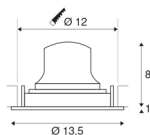

TECHNICAL DATA

Item no.:	1003595
Number of different light outlets	1
Secondary power / secondary voltage	500mA
Height	9 cm
Diameter	13.5 cm
Installation diameter	12 cm
Installation depth	10 cm
Net weight	0.39 kg
Gross weight	0.45 kg
IP Code	IP 20
Safety class	III
Impact resistance class	IK02
Impact resistance	0,2 Joule
Assembly	Recessed
Assembly details	Ceiling
Wattage	17.55 W
Lumen	1500 lm
Colour temperature	3000 Kelvin
Beam angle	55 °
Color	white
CRI	90
UGR ≤	22