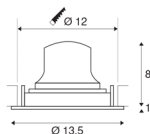

TECHNICAL DATA

Item no.:	1003596
Number of different light outlets	1
Secondary power / secondary voltage	500mA
Height	9 cm
Diameter	13.5 cm
Installation diameter	12 cm
Installation depth	10 cm
Net weight	0.39 kg
Gross weight	0.45 kg
IP Code	IP 20
Safety class	III
Impact resistance class	IK02
Impact resistance	0,2 Joule
Assembly	Recessed
Assembly details	Ceiling
Wattage	17.55 W
Lumen	1600 lm
Colour temperature	3000 Kelvin
Beam angle	55 °
Color	white
CRI	90
UGR ≤	22