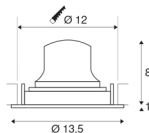

TECHNICAL DATA

Item no.:	1003597
Number of different light outlets	1
Secondary power / secondary voltage	500mA
Height	9 cm
Diameter	13.5 cm
Installation diameter	12 cm
Installation depth	10 cm
Net weight	0.39 kg
Gross weight	0.45 kg
IP Code	IP 20
Safety class	III
Impact resistance class	IK02
Impact resistance	0,2 Joule
Assembly	Recessed
Assembly details	Ceiling
Wattage	17.55 W
Lumen	1550 lm
Colour temperature	3000 Kelvin
Beam angle	55 °
Color	white
CRI	90
UGR ≤	19