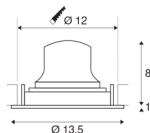

## NUMINOS® MOVE DL M

Indoor LED recessed ceiling light black/black 4000K  
 20° rotating and pivoting

Design, technology and function in perfection: NUMINOS is the light system from SLV that combines everything. With various downlights and spotlights, you can experience a thousand lighting design possibilities. This also includes NUMINOS® MOVE DL M, which impresses as a recessed ceiling light with the best workmanship and lighting quality. Ideal for unobtrusive, modern and space-saving lighting that draws the focus to objects or the room. The recessed ceiling light convinces with a power consumption of 17.55 watts, luminous flux of 1600 lumens, colour temperature of 4000 Kelvin and a colour reproduction index of 90. This means that easy installation is a mere formality. When to choose NUMINOS from SLV – modular diversity awaits you.

## TECHNICAL DATA

Item no.:	1003601
Number of different light outlets	1
Secondary power / secondary voltage	500mA
Height	9 cm
Diameter	13.5 cm
Installation diameter	12 cm
Installation depth	10 cm
Net weight	0.39 kg
Gross weight	0.45 kg
IP Code	IP 20
Safety class	III
Impact resistance class	IK02
Impact resistance	0,2 Joule
Assembly	Recessed
Assembly details	Ceiling
Wattage	17.55 W
Lumen	1600 lm
Colour temperature	4000 Kelvin
Beam angle	20 °
Color	black
CRI	90
UGR ≤	19