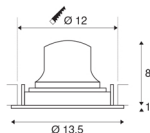

TECHNICAL DATA

Item no.:	1003603
Number of different light outlets	1
Secondary power / secondary voltage	500mA
Height	9 cm
Diameter	13.5 cm
Installation diameter	12 cm
Installation depth	10 cm
Net weight	0.386 kg
Gross weight	0.449 kg
IP Code	IP 20
Safety class	III
Impact resistance class	IK02
Impact resistance	0,2 Joule
Assembly	Recessed
Assembly details	Ceiling
Wattage	17.55 W
Lumen	1660 lm
Colour temperature	4000 Kelvin
Beam angle	20 °
Color	black
CRI	90
UGR ≤	19