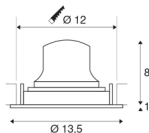

TECHNICAL DATA

Item no.:	1003604
Number of different light outlets	1
Secondary power / secondary voltage	500mA
Height	9 cm
Diameter	13.5 cm
Installation diameter	12 cm
Installation depth	10 cm
Net weight	0.39 kg
Gross weight	0.45 kg
IP Code	IP 20
Safety class	III
Impact resistance class	IK02
Impact resistance	0,2 Joule
Assembly	Recessed
Assembly details	Ceiling
Wattage	17.55 W
Lumen	1600 lm
Colour temperature	4000 Kelvin
Beam angle	40 °
Color	black
CRI	90
UGR ≤	22