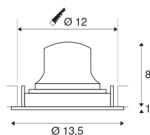

TECHNICAL DATA

Item no.:	1003605
Number of different light outlets	1
Secondary power / secondary voltage	500mA
Height	9 cm
Diameter	13.5 cm
Installation diameter	12 cm
Installation depth	10 cm
Net weight	0.355 kg
Gross weight	0.38 kg
IP Code	IP 20
Safety class	III
Impact resistance class	IK02
Impact resistance	0,2 Joule
Assembly	Recessed
Assembly details	Ceiling
Wattage	17.55 W
Lumen	1750 lm
Colour temperature	4000 Kelvin
Beam angle	40 °
Color	black
CRI	90
UGR ≤	22