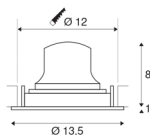

TECHNICAL DATA

Item no.:	1003606
Number of different light outlets	1
Secondary power / secondary voltage	500mA
Height	9 cm
Diameter	13.5 cm
Installation diameter	12 cm
Installation depth	10 cm
Net weight	0.39 kg
Gross weight	0.45 kg
IP Code	IP 20
Safety class	III
Impact resistance class	IK02
Impact resistance	0,2 Joule
Assembly	Recessed
Assembly details	Ceiling
Wattage	17.55 W
Lumen	1660 lm
Colour temperature	4000 Kelvin
Beam angle	40 °
Color	black
CRI	90
UGR ≤	19