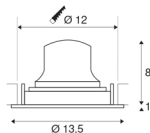

TECHNICAL DATA

Item no.:	1003607
Number of different light outlets	1
Secondary power / secondary voltage	500mA
Height	9 cm
Diameter	13.5 cm
Installation diameter	12 cm
Installation depth	10 cm
Net weight	0.39 kg
Gross weight	0.45 kg
IP Code	IP 20
Safety class	III
Impact resistance class	IK02
Impact resistance	0,2 Joule
Assembly	Recessed
Assembly details	Ceiling
Wattage	17.55 W
Lumen	1600 lm
Colour temperature	4000 Kelvin
Beam angle	55 °
Color	black
CRI	90
UGR ≤	22