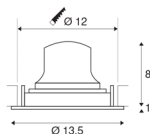

TECHNICAL DATA

Item no.:	1003608
Number of different light outlets	1
Secondary power / secondary voltage	500mA
Height	9 cm
Diameter	13.5 cm
Installation diameter	12 cm
Installation depth	10 cm
Net weight	0.355 kg
Gross weight	0.38 kg
IP Code	IP 20
Safety class	III
Impact resistance class	IK02
Impact resistance	0,2 Joule
Assembly	Recessed
Assembly details	Ceiling
Wattage	17.55 W
Lumen	1750 lm
Colour temperature	4000 Kelvin
Beam angle	55 °
Color	black
CRI	90
UGR ≤	22