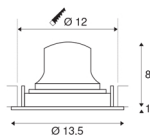

TECHNICAL DATA

Item no.:	1003609
Number of different light outlets	1
Secondary power / secondary voltage	500mA
Height	9 cm
Diameter	13.5 cm
Installation diameter	12 cm
Installation depth	10 cm
Net weight	0.39 kg
Gross weight	0.45 kg
IP Code	IP 20
Safety class	III
Impact resistance class	IK02
Impact resistance	0,2 Joule
Assembly	Recessed
Assembly details	Ceiling
Wattage	17.55 W
Lumen	1660 lm
Colour temperature	4000 Kelvin
Beam angle	55 °
Color	black
CRI	90
UGR ≤	19