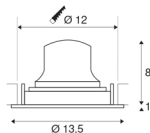

TECHNICAL DATA

Item no.:	1003613
Number of different light outlets	1
Secondary power / secondary voltage	500mA
Height	9 cm
Diameter	13.5 cm
Installation diameter	12 cm
Installation depth	10 cm
Net weight	0.355 kg
Gross weight	0.38 kg
IP Code	IP 20
Safety class	III
Impact resistance class	IK02
Impact resistance	0,2 Joule
Assembly	Recessed
Assembly details	Ceiling
Wattage	17.55 W
Lumen	1600 lm
Colour temperature	4000 Kelvin
Beam angle	20 °
Color	white
CRI	90
UGR ≤	19