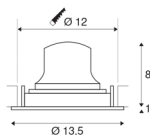

TECHNICAL DATA

Item no.:	1003615
Number of different light outlets	1
Secondary power / secondary voltage	500mA
Height	9 cm
Diameter	13.5 cm
Installation diameter	12 cm
Installation depth	10 cm
Net weight	0.355 kg
Gross weight	0.38 kg
IP Code	IP 20
Safety class	III
Impact resistance class	IK02
Impact resistance	0,2 Joule
Assembly	Recessed
Assembly details	Ceiling
Wattage	17.55 W
Lumen	1660 lm
Colour temperature	4000 Kelvin
Beam angle	20 °
Color	white
CRI	90
UGR ≤	19