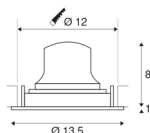

TECHNICAL DATA

Item no.:	1003616
Number of different light outlets	1
Secondary power / secondary voltage	500mA
Height	9 cm
Diameter	13.5 cm
Installation diameter	12 cm
Installation depth	10 cm
Net weight	0.39 kg
Gross weight	0.45 kg
IP Code	IP 20
Safety class	III
Impact resistance class	IK02
Impact resistance	0,2 Joule
Assembly	Recessed
Assembly details	Ceiling
Wattage	17.55 W
Lumen	1600 lm
Colour temperature	4000 Kelvin
Beam angle	40 °
Color	white
CRI	90
UGR ≤	22