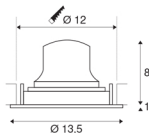

## NUMINOS® MOVE DL M

Indoor LED recessed ceiling light white/white 4000K  
 40° rotating and pivoting

Design, technology and function in perfection: NUMINOS is the light system from SLV that combines everything. With a variety of downlights and spotlights, you provide a thousand lighting design options. Like with the NUMINOS® MOVE DL M recessed ceiling light, which impresses with its high-quality workmanship and light. Ideal for discreet, modern and space-saving lighting that draws the focus to objects or the room. The recessed ceiling light has a power consumption of 17.55 watts, a luminous flux of 1750 lumens, a colour temperature of 4000 Kelvin and a high colour reproduction index of over 90. Installation is then done in no time at all. When will you choose SLV's modular variety?

## TECHNICAL DATA

Item no.:	1003617
Number of different light outlets	1
Secondary power / secondary voltage	500mA
Height	9 cm
Diameter	13.5 cm
Installation diameter	12 cm
Installation depth	10 cm
Net weight	0.24 kg
Gross weight	0.28 kg
IP Code	IP 20
Safety class	III
Impact resistance class	IK02
Impact resistance	0,2 Joule
Assembly	Recessed
Assembly details	Ceiling
Wattage	17.55 W
Lumen	1750 lm
Colour temperature	4000 Kelvin
Beam angle	40 °
Color	white
CRI	90
UGR ≤	22