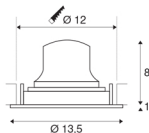

## TECHNICAL DATA

Item no.:	1003618
Number of different light outlets	1
Secondary power / secondary voltage	500mA
Height	9 cm
Diameter	13.5 cm
Installation diameter	12 cm
Installation depth	10 cm
Net weight	0.39 kg
Gross weight	0.45 kg
IP Code	IP 20
Safety class	III
Impact resistance class	IK02
Impact resistance	0,2 Joule
Assembly	Recessed
Assembly details	Ceiling
Wattage	17.55 W
Lumen	1660 lm
Colour temperature	4000 Kelvin
Beam angle	40 °
Color	white
CRI	90
UGR ≤	19